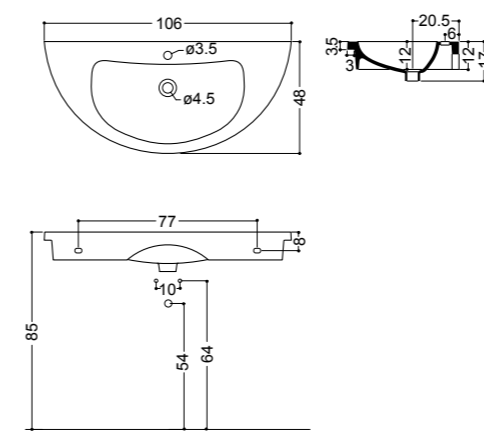

ART. WS320
lavabo incasso, sospeso e appoggio 106 monoforo
inset, wallhung and overtop basin 106 1/hole