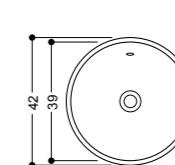

misure scasso sul piano
 sizes of cut on the top

JAS

design Alessandro Paoletti

ART. WS131

lavabo da appoggio e sospeso 45 monoforo
overtop and wallhung basin 45 1/hole

ART. WS130

lavabo da appoggio e sospeso 35 monoforo
overtop and wallhung basin 35 1/hole