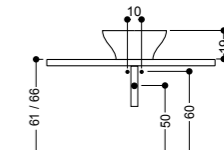

misure scasso sul piano
 sizes of cut on the top

JAS

design Alessandro Paoletti

ART. WS131

lavabo da appoggio e sospeso 45 monoforo
overtop and wallhung basin 45 1/hole

ART. WS130

lavabo da appoggio e sospeso 35 monoforo
overtop and wallhung basin 35 1/hole