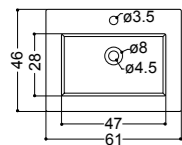

PRISMA

design Studio Interno

ART. WS150

lavabo incasso 61 monoforo

inset basin 61 1/hole