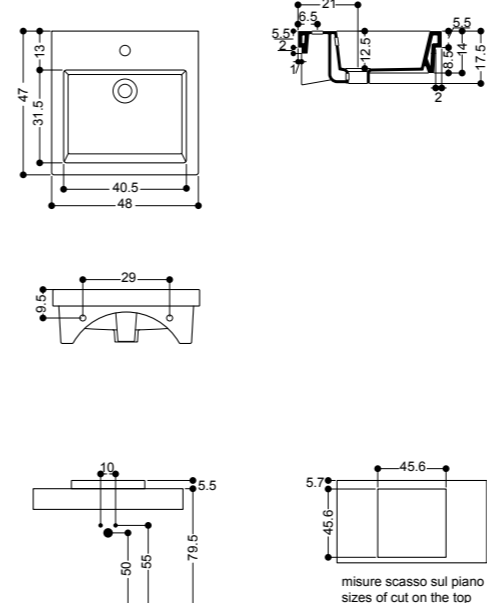

ART. WS043
lavabo da appoggio e sospeso 40 monoforo overtop and
wallhung basin 40 1/hole

ART. WS076

lavabo incasso 48 tre fori
recessed basin 48 3/holes