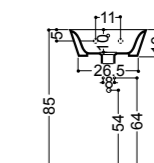

misure scasso sul piano
 sizes of cut on the top

JAS

design Alessandro Paoletti

ART. WS131

lavabo da appoggio e sospeso 45 monoforo
overtop and wallhung basin 45 1/hole

ART. WS130

lavabo da appoggio e sospeso 35 monoforo
overtop and wallhung basin 35 1/hole