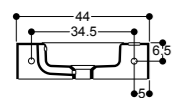

PETA

design Carlo Urbinati

ART. WS058

lavabo sospeso 44 monoforo
wallhung basin 44 1/hole

ART. WSB58

lavabo sospeso 44 monoforo con foro troppo pieno
wallhung basin 44 1/hole with overflow