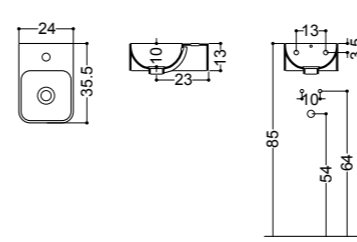

ART. WS106
03S lavabo Ø 35 da appoggio senza piano rubinetteria
03S overtop basin Ø 35 without tap hole