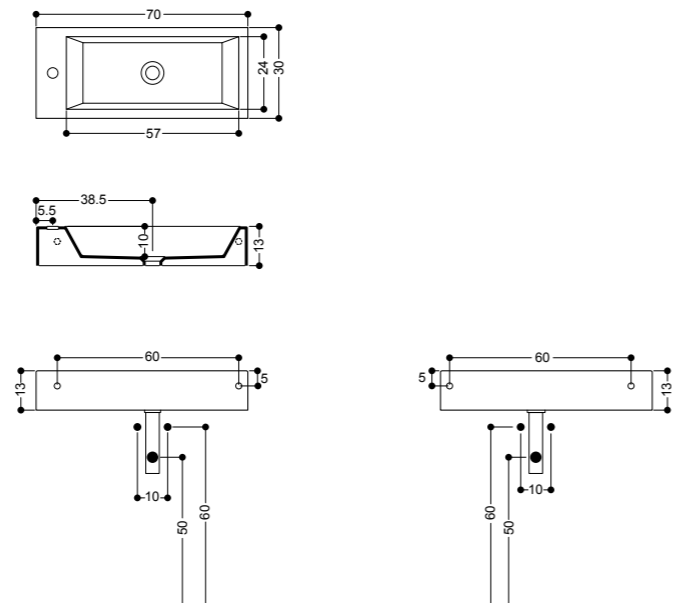

ART. WS026
lavabo da appoggio 60 senza piano rubinetteria
overtop basin 60 without tap hole

ART. WS084

lavabo Hox large sospeso 70x30 DX
Hox large wallhung basin 70x30 DX