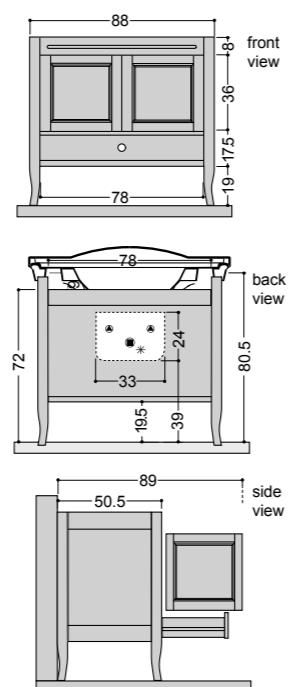

ART. MOB06

mobile chiuso due ante e un cassetto per consolle
cabinet for console with two doors and one drawer