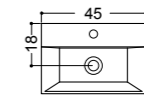

misure scasso sul piano
 sizes of cut on the top

JAS

design Alessandro Paoletti

ART. WS131

lavabo da appoggio e sospeso 45 monoforo
overtop and wallhung basin 45 1/hole

ART. WS130

lavabo da appoggio e sospeso 35 monoforo
overtop and wallhung basin 35 1/hole