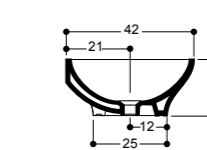

misure scasso sul piano
 sizes of cut on the top

JAS

design Alessandro Paoletti

ART. WS131

lavabo da appoggio e sospeso 45 monoforo
overtop and wallhung basin 45 1/hole

ART. WS130

lavabo da appoggio e sospeso 35 monoforo
overtop and wallhung basin 35 1/hole