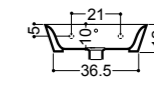

misure scasso sul piano
 sizes of cut on the top

JAS

design Alessandro Paoletti

ART. WS131

lavabo da appoggio e sospeso 45 monoforo
overtop and wallhung basin 45 1/hole

ART. WS130

lavabo da appoggio e sospeso 35 monoforo
overtop and wallhung basin 35 1/hole