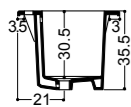

PRISMA

design Studio Interno

ART. WS150

lavabo incasso 61 monoforo

inset basin 61 1/hole