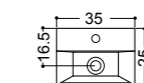

misure scasso sul piano
 sizes of cut on the top

JAS

design Alessandro Paoletti

ART. WS131

lavabo da appoggio e sospeso 45 monoforo
overtop and wallhung basin 45 1/hole

ART. WS130

lavabo da appoggio e sospeso 35 monoforo
overtop and wallhung basin 35 1/hole