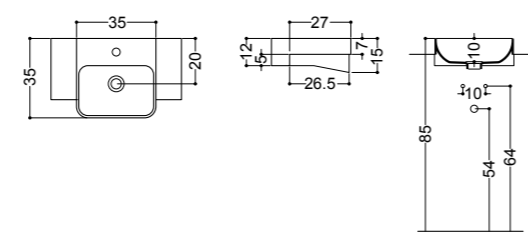

ART. WS104
02S lavabo 35 da appoggio senza piano rubinetteria
02S overtop basin 35 without tap hole