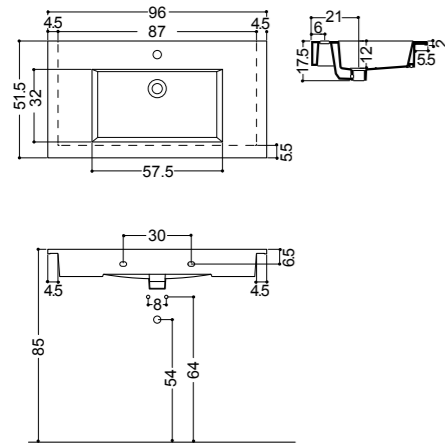

JAS

design Alessandro Paoletti

WS130

lavabo 35
basin 35

WS131

lavabo 45
basin 45

WS150
lavabo incasso 61
inset basin 61

ART. WS324
consolle incasso 96 monoforo
inset console 96 1/hole