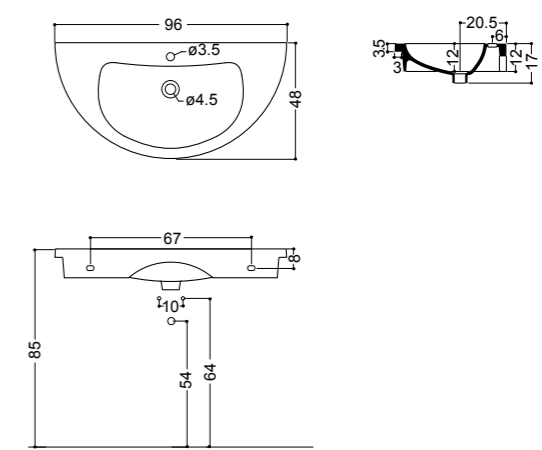

ART. WS321
lavabo incasso, sospeso e appoggio 96 monoforo
inset, wallhung and overtop basin 96 1/hole