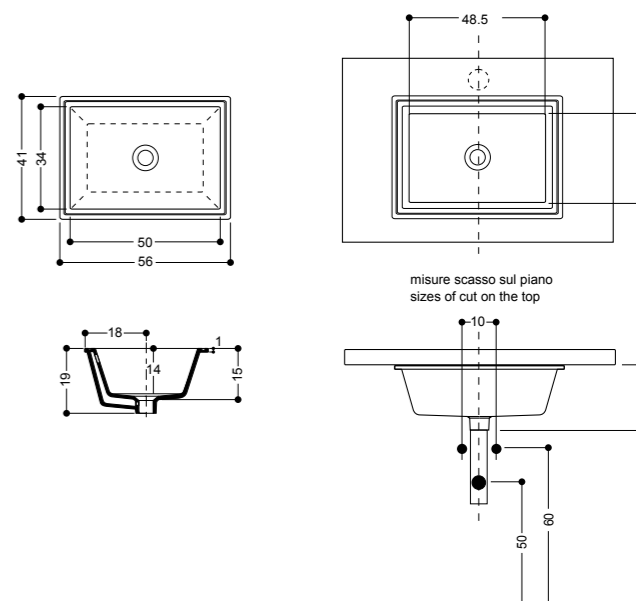

ART. WS033

lavabo sottopiano 50
undertop basin 50

GARDENIA

design Studio Interno

Art. 80400

lavabo sottopiano 58
undertop basin 58