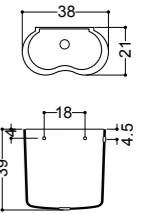

ART. 06050
cassetta alta
high level cistern