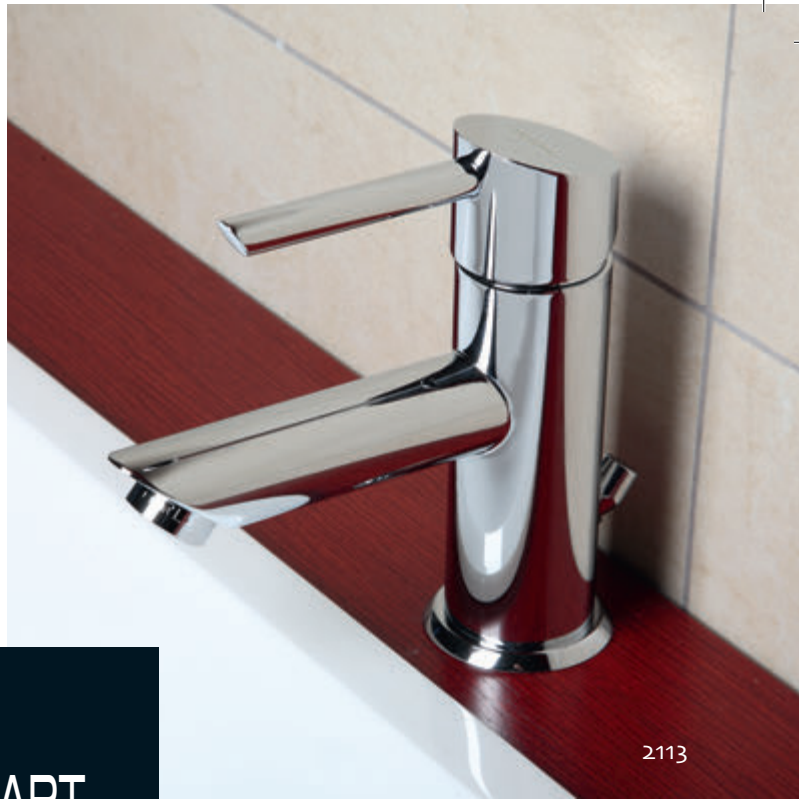

bugnatese
RUBINETTERIA

SMART
MINIMALISTA
TONDO

2113