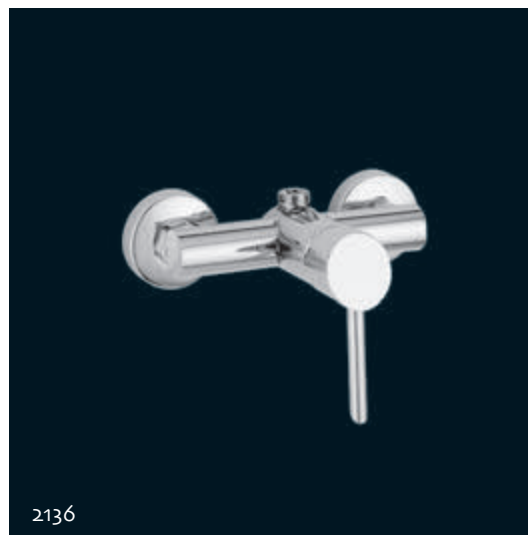

2136

2138

Monocomando doccia esterno senza duplex.
External shower mixer without duplex.

2123

Monocomando bidet scarico automatico 1"1/4 con flex inox.
Single hole bidet mixer pop-up 1"1/4 with flex.

2130

Monocomando doccia incasso.
Built-in shower mixer.

2136

Monocomando doccia esterno con attacco da 3/4" per asta fissa.
External shower mixer connection 3/4".