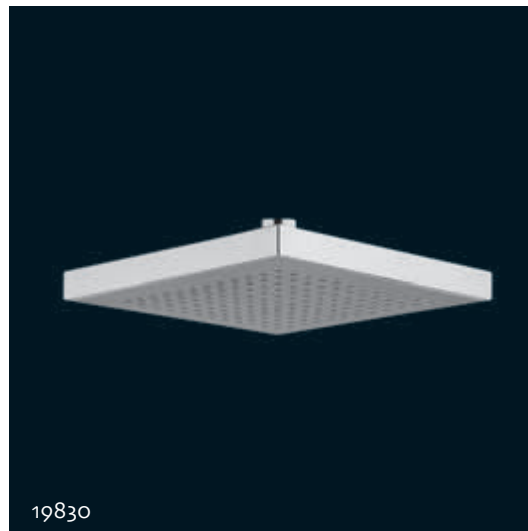

ACCESSORI

19119

19830

19133

19831

19119

Doccione modello quadro.
Square big shower.

19133

Soffione moderno con dispositivo anticalcare modello quadro.
Square head with anticalcareous device square model.

19830

Soffione quadro in ABS.
Square big shower ABS.

19831

Soffione quadro ispezionabile, modello leggero 30X30.
Square big shower inspectable, light model 30X30.