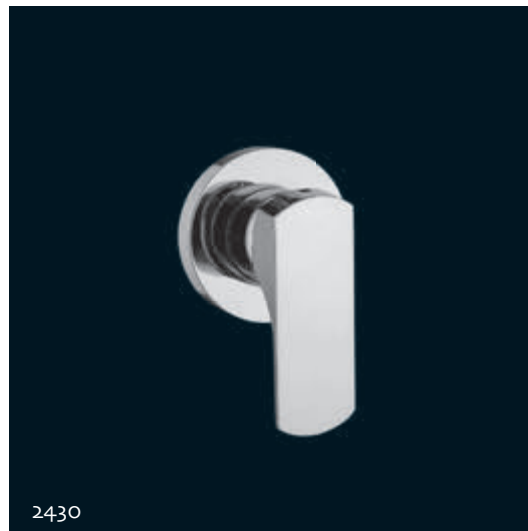

2417
Monocomando lavabo modello alto scarico automatico 1"1/4 con flex inox.
Single hole basin mixer high model pop-up 1"1/4 with flex.

2430

2430
Monocomando doccia incasso.
Built-in shower mixer.