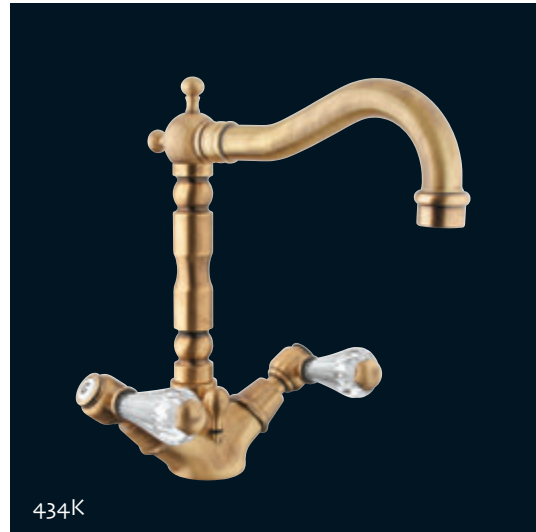

1913K
Monocomando lavabo scarico automatico 1" 1/4.
Single hole basin mixer pop-up 1" 1/4.
MADE WITH SWAROVSKI® ELEMENTS.