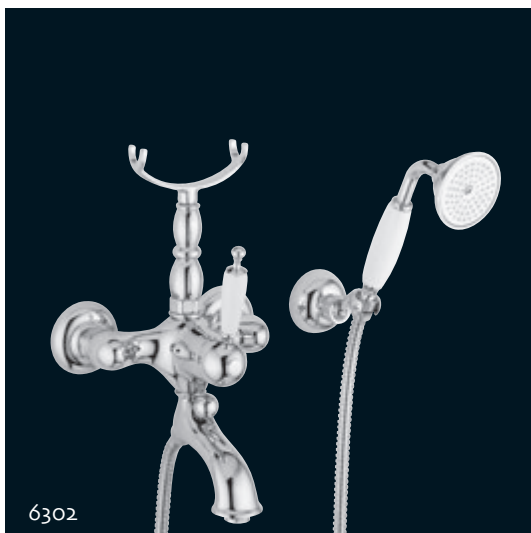

634G

Monoforo lavabo scarico automatico 1" 1/4.
Single hole basin mixer pop-up 1" 1/4.
MADE WITH SWAROVSKI® ELEMENTS.

RIFLESSI

8913K

MADE WITH SWAROVSKI® ELEMENTS

6360

bugnatese
RUBINETTERIA

OXFORD
TRADIZIONALE