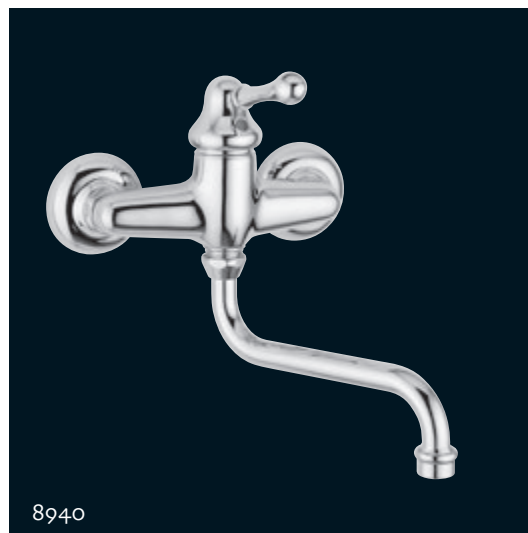

7652 - NAXOS
Gruppo lavello a parete.
Wall sink mixer.

8940