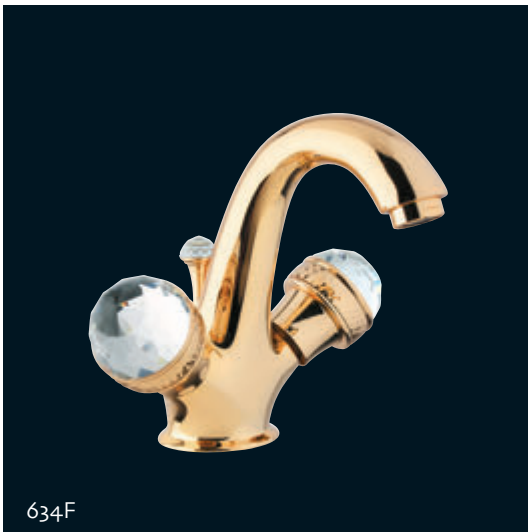

634F

6313K

Monocomando lavabo scarico automatico 1" 1/4.
Single hole basin mixer pop-up 1" 1/4.
MADE WITH SWAROVSKI® ELEMENTS.

634F

Monoforo lavabo scarico automatico 1" 1/4.
Single hole basin mixer pop-up 1" 1/4.
MADE WITH SWAROVSKI® ELEMENTS.

434K

Monoforo lavabo scarico automatico 1" 1/4.
Single hole basin mixer pop-up 1" 1/4.
MADE WITH SWAROVSKI® ELEMENTS.

634H

Monoforo lavabo scarico automatico 1" 1/4.
Single hole basin mixer pop-up 1" 1/4.
MADE WITH SWAROVSKI® ELEMENTS.