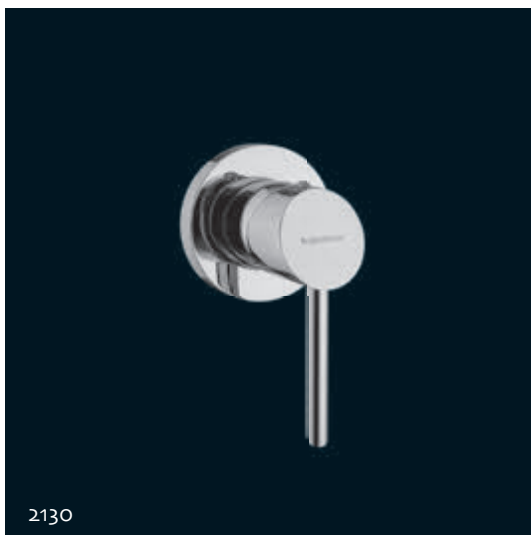

2113

2113

Monocomando lavabo scarico automatico 1"1/4 con flex inox.
Single hole basin mixer pop-up 1"1/4 with flex.

2147

2147

Monocomando lavabo a parete.
Wall basin mixer with spout.

2138

2123