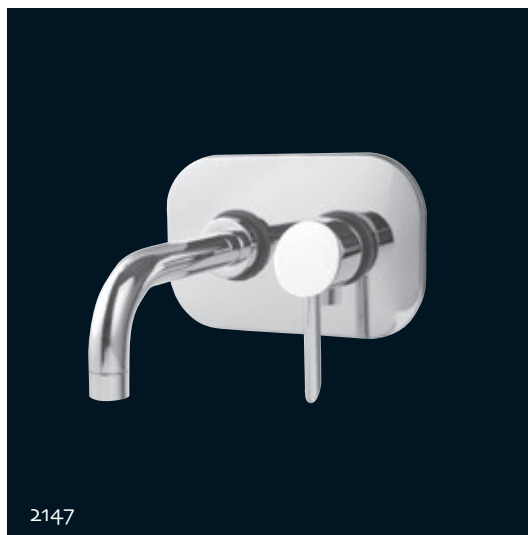

2147

2147

Monocomando lavabo a parete.
Wall basin mixer with spout.