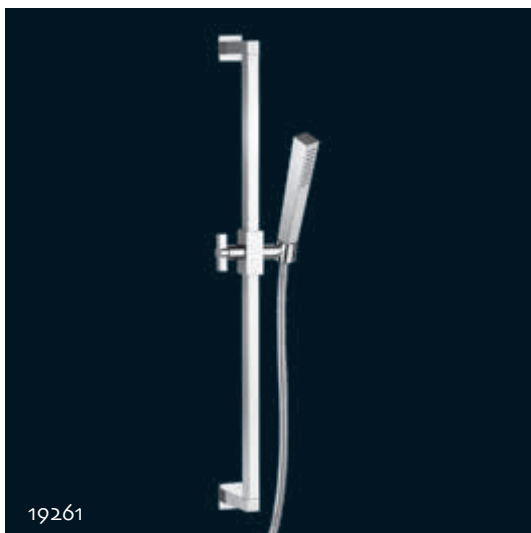

1840 - TOBY

Monocomando lavello a parete.
Wall sink mixer with swivel spout.

CUCINA

9395

ACCESSORI

ACCESSORI

19261

19258