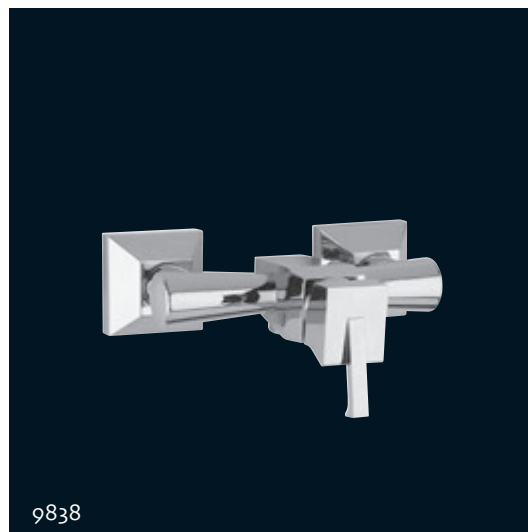

9830

9838

9845

9872

9830

Monocomando doccia incasso.
Built-in shower mixer.

9838

Monocomando doccia esterno senza duplex.
External shower mixer without duplex.

9845

Monocomando lavabo a parete.
Wall wash basin mixer.

9872

Monocomando incasso con deviatore automatico.
Built-in mixer with automatic diverter.