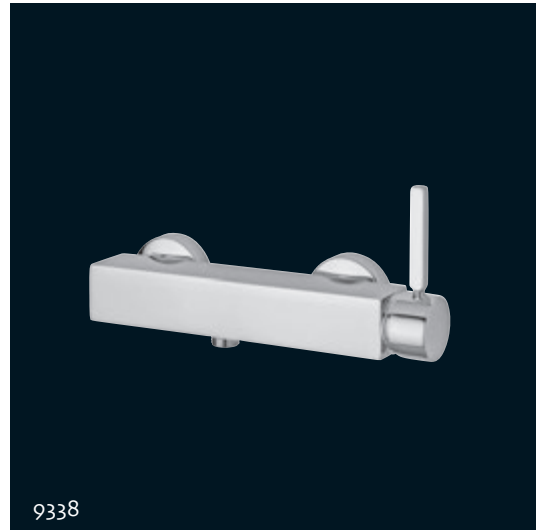

9338

9338

Monocomando doccia esterno senza duplex.
External shower mixer without duplex.