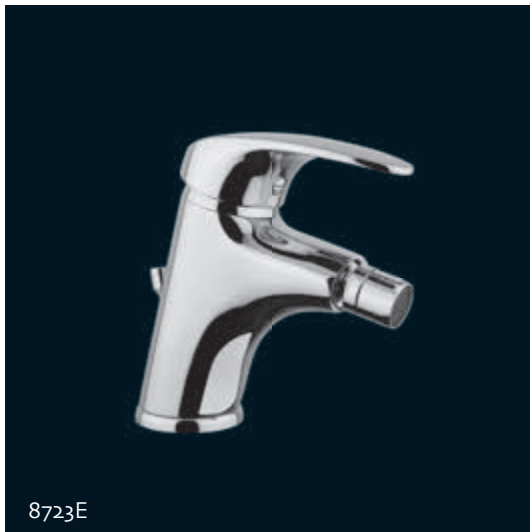

8702E

8723E

8702E

Monocomando vasca esterno con duplex.
External bath mixer with duplex shower.

8723E

Monoforo bidet scarico automatico 1"1/4 con flex inox.
Single hole bidet mixer pop-up 1"1/4 with flex.

La cartuccia ECOSAVE permette di ridurre notevolmente il consumo dell'acqua. Con il primo step si ha un'erogazione di circa 4 litri al minuto, alzando ulteriormente la leva si ottiene l'erogazione massima di 17 litri al minuto.