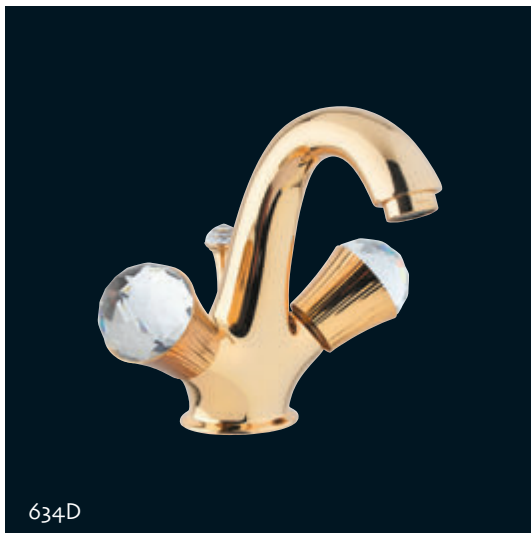

634C

Monoforo lavabo scarico automatico 1" 1/4.
Single hole basin mixer pop-up 1" 1/4.
MADE WITH SWAROVSKI® ELEMENTS.

634D

Monoforo lavabo scarico automatico 1" 1/4.
Single hole basin mixer pop-up 1" 1/4.
MADE WITH SWAROVSKI® ELEMENTS.

634G

Monoforo lavabo scarico automatico 1" 1/4.
Single hole basin mixer pop-up 1" 1/4.
MADE WITH SWAROVSKI® ELEMENTS.