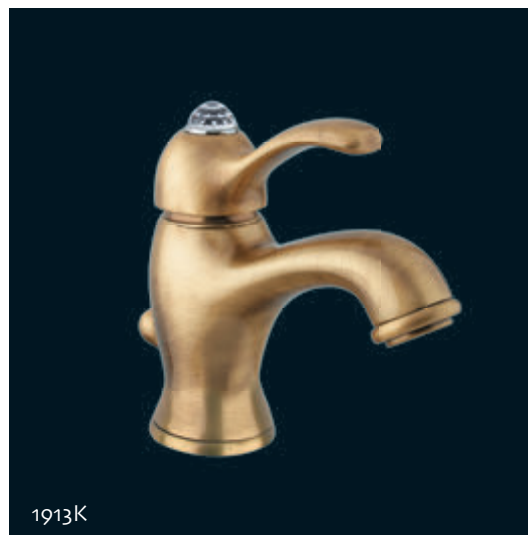

8312K
Batteria lavabo scarico automatico 1" 1/4.
Wash basin mixer pop-up 1" 1/4.
MADE WITH SWAROVSKI® ELEMENTS.

434K