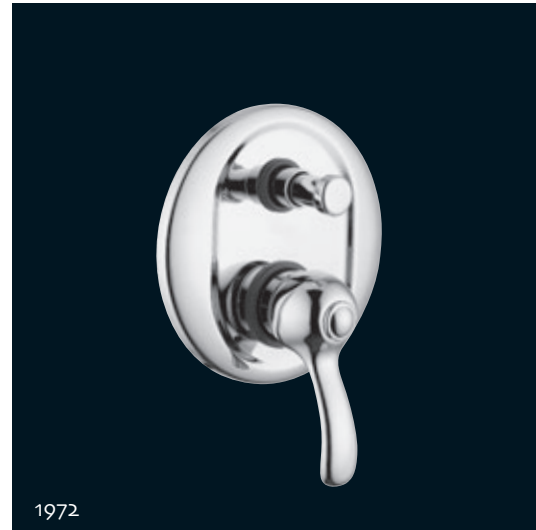

1923

1923
Monocomando bidet scarico automatico 1"1/4 con flex inox.
Single hole bidet mixer pop-up 1"1/4 with flex.

1938

1938
Monocomando doccia esterno senza duplex.
External shower mixer without duplex.

1930

1930
Monocomando doccia incasso.
Built-in shower mixer.

1972